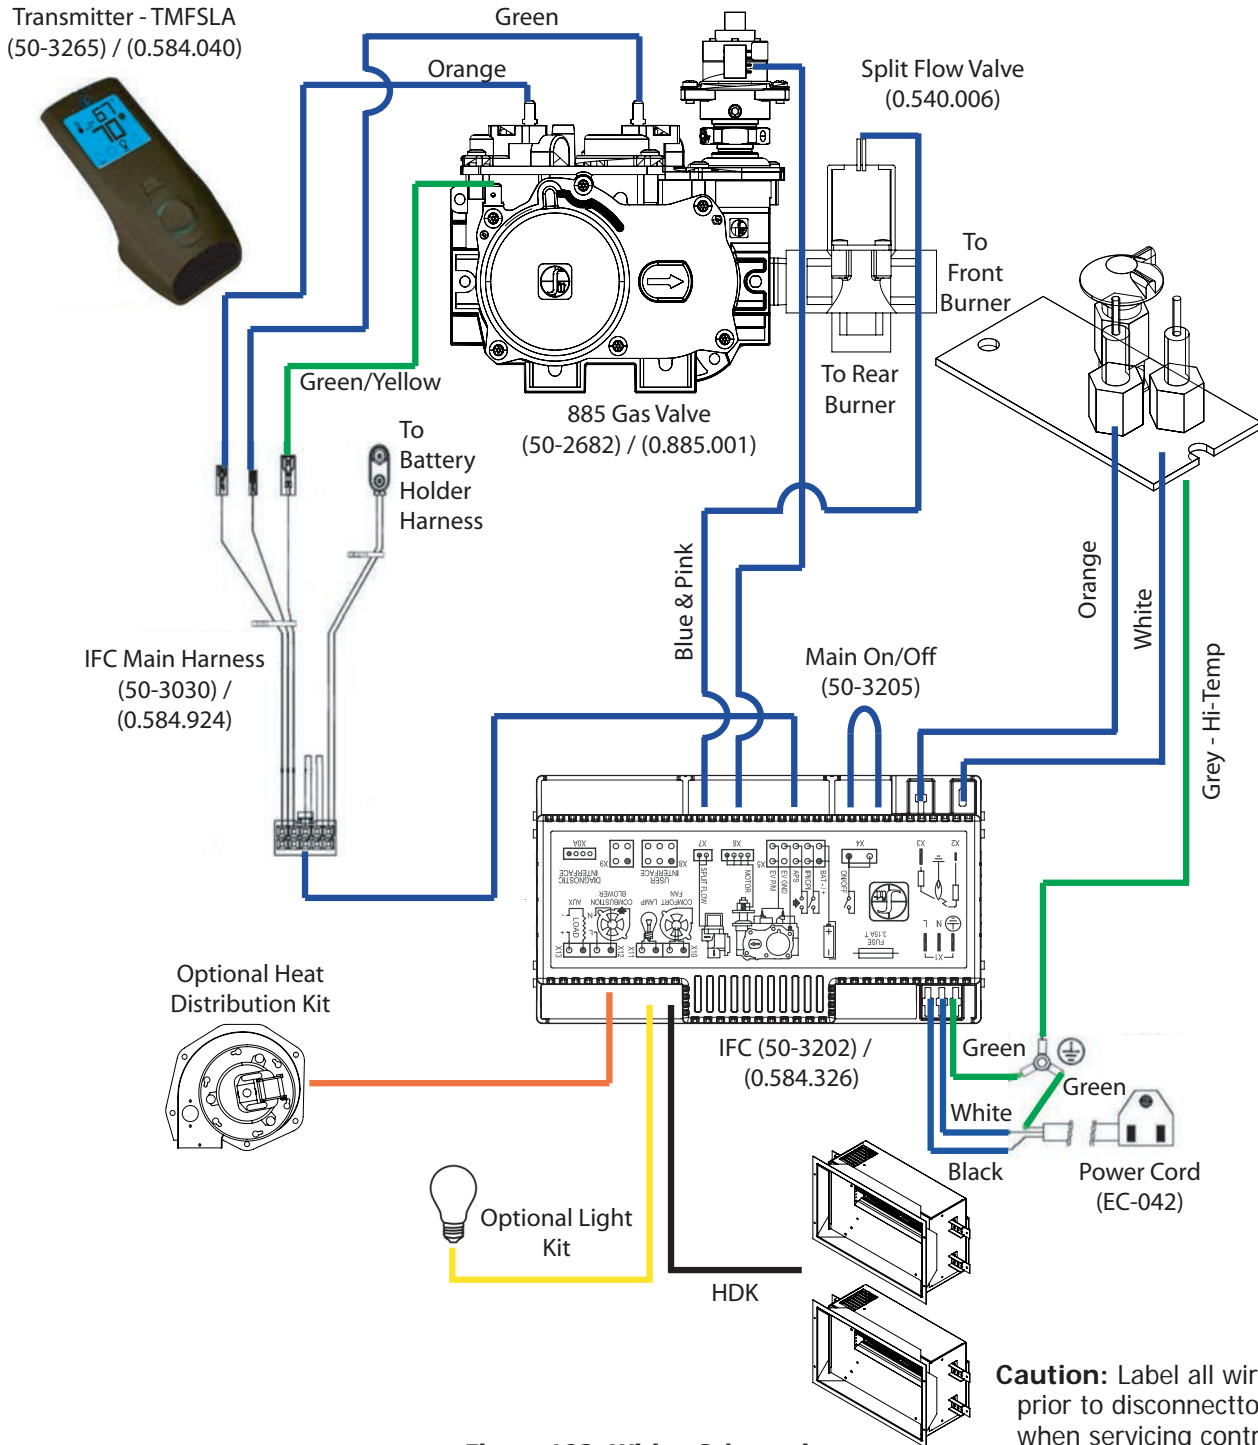

# Enviro Q4 Fireplace WIRING HARNESS

## Proflame 2 System with Split Flow - Wiring Diagram

**Figure 102: Wiring Schematic.**

**Caution:** Label all wires prior to disconnect when servicing controls, Wiring errors can cause improper and dangerous operation. Verify proper operation after servicing.